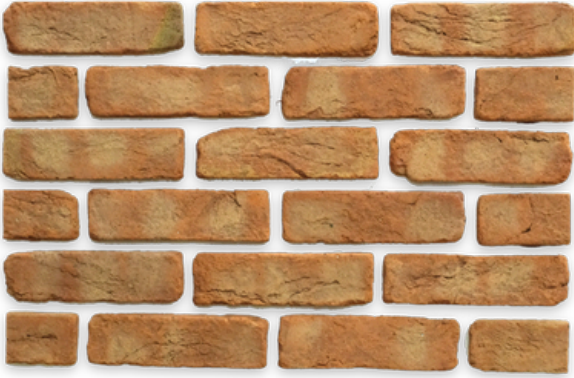

HER MEKANA BİR KARAKTER

HERA

Yapılama
Tuğla

Modern pürüzsüzlük ile rüстик dokunun eşsiz sentezi. Hera, toprağın en asil formlarını tek bir çatıda birleştirerek yapılara zamansız bir karakter ve güçlü bir mimari kimlik kazandırır.

A unique synthesis of modern smoothness and rustic texture. Hera combines the most noble forms of earth under one roof, giving structures a timeless character and a strong architectural identity.

Ürün Özellikleri - Product Features

Ebatlar (mm)
Size (mm)
215*65*15mm

Ağırlık Kg
Weight Kg
300 Gr

Palet Adedi
Quantity of Pallets
50 M2

Su Emme
Water Absorption
%22

Sarfiyat
Consumption
60 Adet M2

Ürün Kodu
Product Code
KHERA

El Yapımı Tuğla
HandmadeBrick